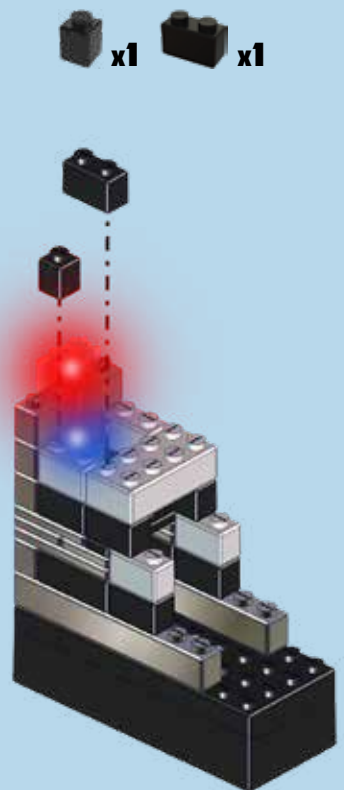

POWER BLOX™ BUILDS PLUS

ONLINE ASSEMBLY MANUAL

LIGHT TOWER

 = Tin plated block

1

2

3

4

10

x4 x4

11

12

1x1 white brick x1
1x2 black brick x2

13

14

15

1x2 black brick x1
1x2 black brick x1

16

1x2 grey motor x2

17

1x2 grey motor x1

18

19

20