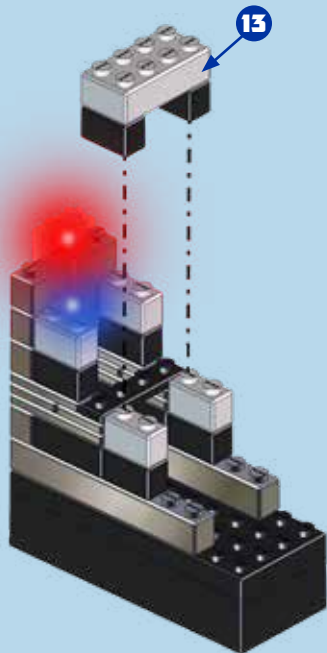

POWER BLOX™ BUILDS PLUS

ONLINE ASSEMBLY MANUAL

LIGHT TOWER

 = Tin plated block

1

2

3

4

10

x4 x4

11

12

1x1 white brick x1
1x2 black brick x2

13

14

15

1x2 black brick x1
1x2 black brick x1

16

1x2 grey motor x2

17

1x2 grey motor x1

18

19

20