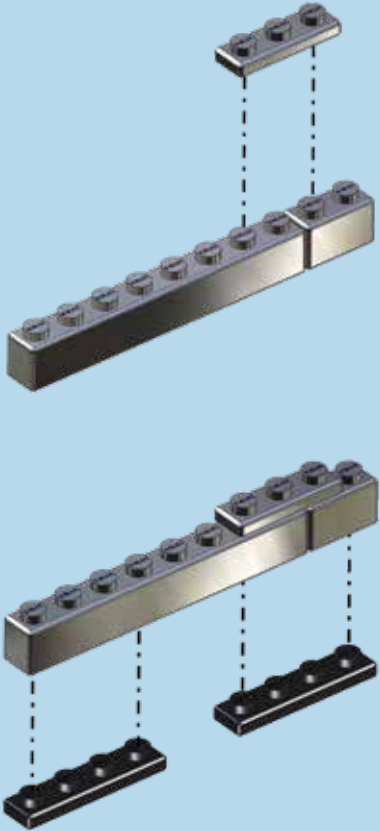

POWER BLOX™ BUILDS PLUS

ONLINE ASSEMBLY MANUAL

LIGHT TOWER

 = Tin plated block

1

2

3

4

4

5

6

 x1  x2

7

8

9

10