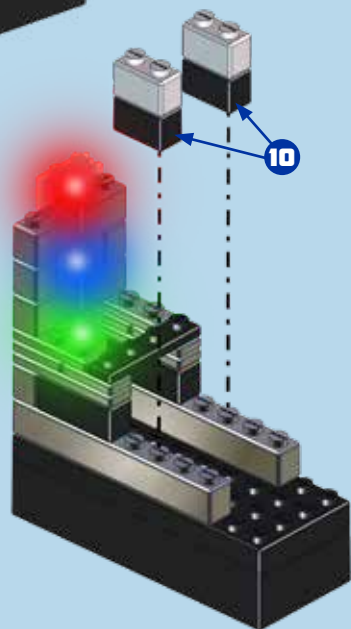

⚡ x2   ⚡ x4
⚡ x2

5

x2

6

7

⚡ x1   ⚡ x1
⚡ x2

8

9

10

x4   x4

11

12