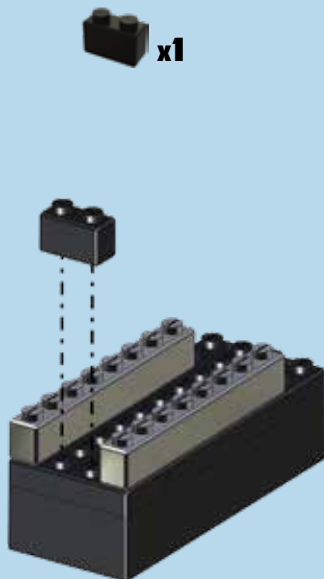

POWER BLOX™ BUILDS PLUS

ONLINE ASSEMBLY MANUAL

LIGHT TOWER

 = Tin plated block

1

2

3

4

⚡ x2 ⚡ x4
⚡ x2

5

x2

6

7

⚡ x1 ⚡ x1
⚡ x2

8

9