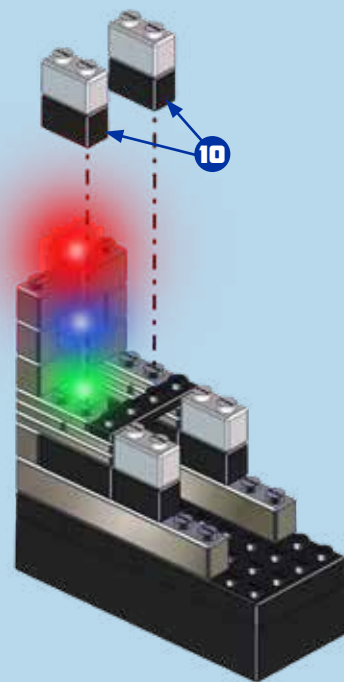

⚡ x2   ⚡ x4
⚡ x2

5

x2

6

7

⚡ x1   ⚡ x1
⚡ x2

8

9

10

x4   x4

11

12