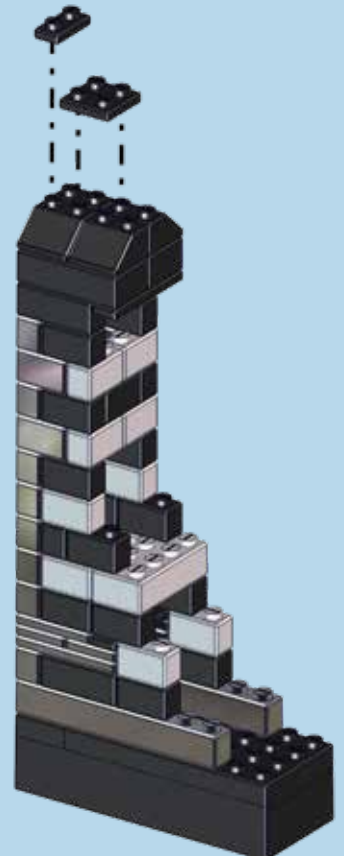

POWER BLOX™ BUILDS PLUS

ONLINE ASSEMBLY MANUAL

LIGHT TOWER

 = Tin plated block

1

2

3

4

1x2 black brick x1
1x2 black brick x1

16

1x2 grey motor x2

17

1x2 grey motor x1

18

19

20

21

22

23

24

31

32

33

34

35

36

37

PICTURE FRAME

1

 = Tin plated block

2

3