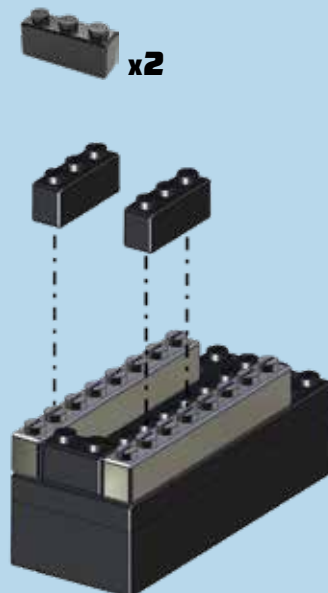

POWER BLOX™ BUILDS PLUS

ONLINE ASSEMBLY MANUAL

LIGHT TOWER

 = Tin plated block

1

2

3

4

⚡ x2 ⚡ x4
⚡ x2

5

x2

6

7

⚡ x1 ⚡ x1
⚡ x2

8

9

10

x4 x4

11

12

1x1 white brick x1
1x2 black brick x2

13

14

15