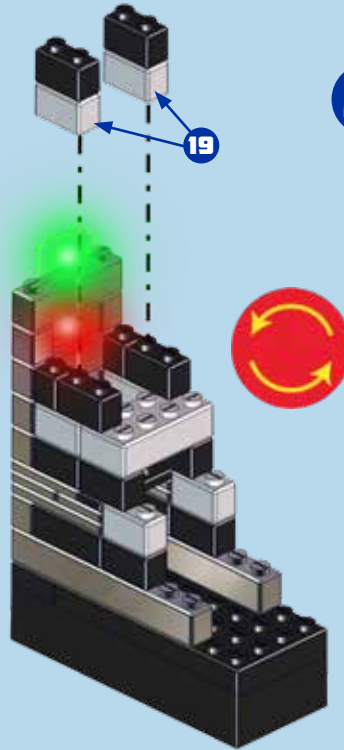

POWER BLOX™ BUILDS PLUS

ONLINE ASSEMBLY MANUAL

LIGHT TOWER

 = Tin plated block

1

2

3

4

1x2 black brick x1
1x2 black brick x1

16

1x2 grey motor x2

17

1x2 grey motor x1

18

19

20