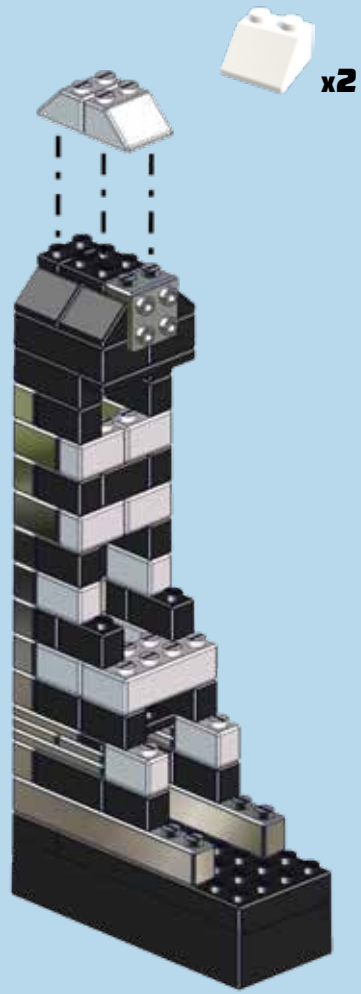

POWER BLOX™ BUILDS PLUS

ONLINE ASSEMBLY MANUAL

LIGHT TOWER

 = Tin plated block

1

2

3

4

10

x4 x4

11

12

1x1 white brick x1
1x2 black brick x2

13

14

15

21

22

23

24

31

32

33

34

35

36

37

PICTURE FRAME

1

 = Tin plated block

2

3