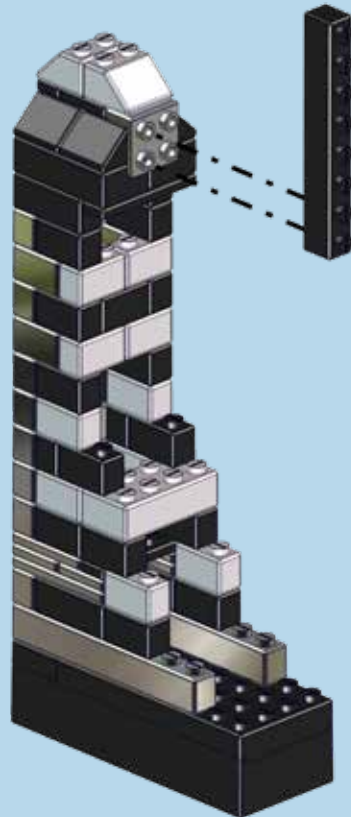

POWER BLOX™ BUILDS PLUS

ONLINE ASSEMBLY MANUAL

LIGHT TOWER

 = Tin plated block

1

2

3

4

1x2 black brick x1
1x2 black brick x1

16

1x2 grey motor x2

17

1x2 grey motor x1

18

19

20

21

22

23

24

31

32

33

34

35

36

37

PICTURE FRAME

1

 = Tin plated block

2

3