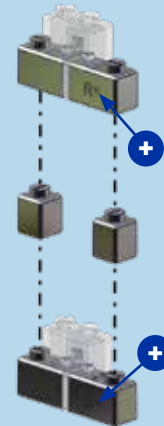

POWER BLOX™ BUILDS PLUS

ONLINE ASSEMBLY MANUAL

LIGHT TOWER

 = Tin plated block

1

2

3

4

⚡ x2 ⚡ x4
⚡ x2

5

x2

6

7

⚡ x1 ⚡ x1
⚡ x2

8

9